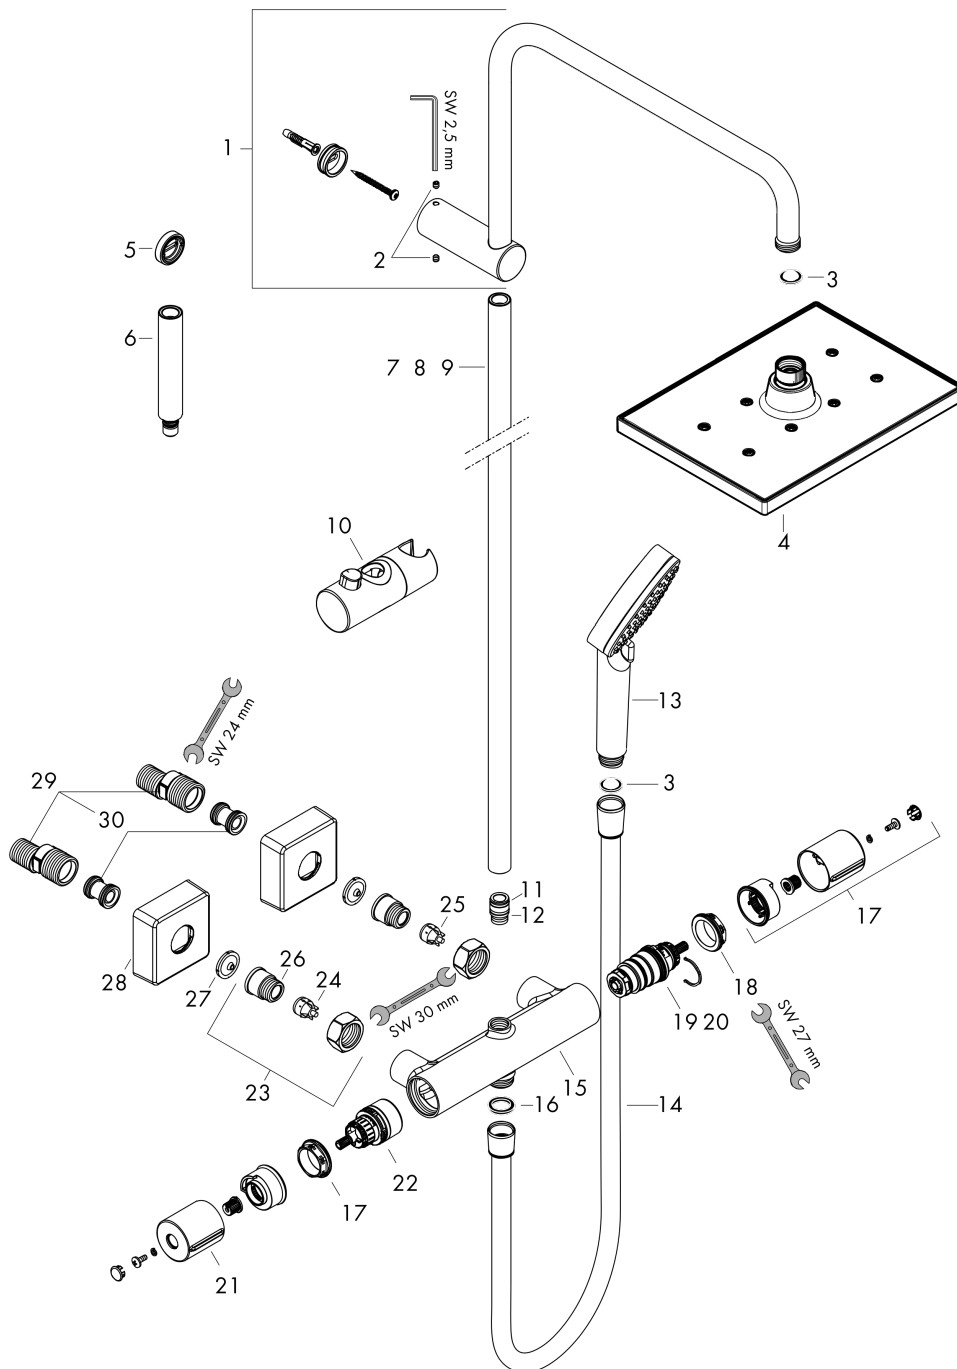

Vernis Shape
Showerpipe 230 1jet with thermostat
Finish: **Chrome** Article Number: **26286000**

Exploded Drawing

Year of production: >04/21

Vernis Shape
Showerpipe 230 1jet with thermostat
Finish: **Chrome** Article Number: **26286000**

Spare part list

Year of production: >04/21

Pos.	Description	Article Number	PC	PU
1	shower arm	93768000	13	1
2	hollow set screw M5x5	98446000	1	1
3	filter packing	94246000	1	1
4	head shower	26281000	98	1
5	tile-matching-disk 7 mm	93813000	5	1
6	extension 100 mm	94164000	9	1
7	pipe 845 mm	93906000	12	1
8	pipe 945 mm	93770000	12	1
9	pipe 1145 mm	93907000	12	1
10	support, assy	93729000	8	1
11	O-ring 12x2	98214000	1	1
12	O-ring 11x2	98127000	1	1
13	handshower	26270000	98	1
14	shower hose Metaflex'C 1,60 m	28266000	98	1
15	Thermostat	87871000	0	1
16	seal	98058000	1	1
17	handle for thermostat	93727000	9	1
18	nut	98913000	6	1
19	thermostat cartridge	98282000	14	1
20	cartridge for exchanged connections	92373000	18	1
21	handle	93731000	8	1
22	shut off unit with selector	98283000	12	1
23	connecting thread G½	93730000	9	1
24	non return valve (pressure-resistant up to 2 MPa)	93136000	8	1
25	non return valve	96737000	8	1
26	O-ring 16x2	98133000	1	1
27	filter packing	96922000	3	1
28	escutcheon	93879000	5	1
29	set of S-unions (±12 mm)	94140000	10	1
30	noise reduction	96429000	2	1