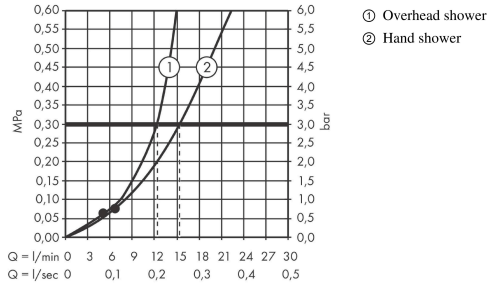

Vernis Shape
Showerpipe 230 1jet with thermostat
Finish: **Chrome** Article Number: **26286000**

Product image

Scale drawing

Flowchart